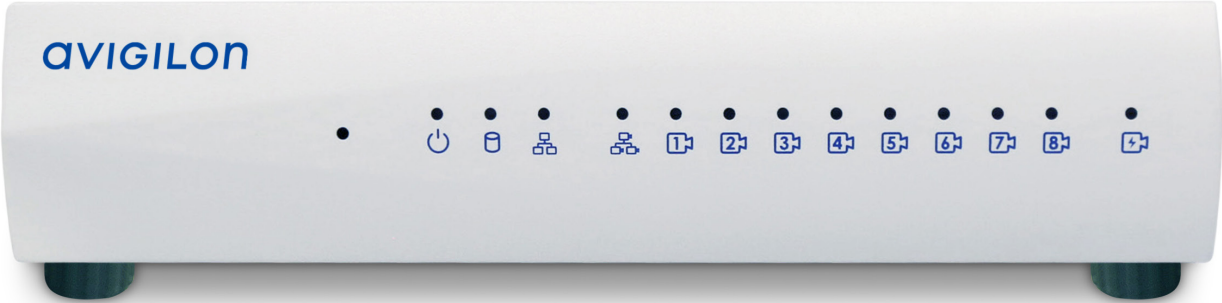

ACCTM ES 8-Port Appliance

Avigilon Control CenterTM (ACC) ES 8-port (8P) Appliance is the latest innovative addition to the ACC ecosystem providing a cost effective, secure and flexible solution for smaller size deployments. With up to 8 TB of storage and a powerful on board PoE switch, the ACC ES 8P Appliance is an easy to deploy solution that can fit many needs. The ACC ES 8P Appliance features signed and encrypted Linux[®]-based firmware providing a secure and trusted platform for distributed and internet connected deployments.

KEY FEATURES

- High capacity storage with 4 and 8 TB options
- Provides up to 210 Mbps of total throughput
- Configured and pre-licensed with 8 channels of Avigilon Control Center (ACC) ENT* video management software
- Ready for mobile connections out of the box with web endpoint technology built in
- Uses Avigilon's industry leading High Definition Stream Management (HDSM)TM technology
- Remote alerts provide instant notifications to any mobile device
- Ready to deploy out of the box with secure Linux-based firmware
- Easily installed in a rack with an optional rack-mounted tray with sliding rail system