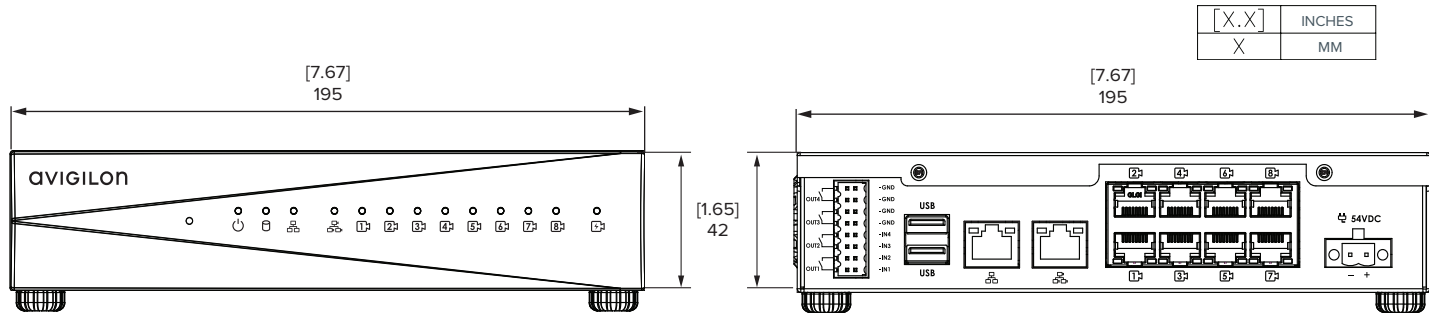

Outline Dimensions

Specifications

SYSTEM	HDD Storage	1 x 3.5 inch Serial ATA hard drive (4 or 8TB)		
	Recording Rate	130 Mbps		
	Stream Out Rate	80 Mbps		
	PoE+ Ports	8 x 10/100 Mbps		
	Total PoE Budget	120 W		
	Uplink	2 x 1 GbE		
	External I/O Terminals	4 digital inputs and 4 relay outputs		
MECHANICAL	Dimensions (LxWxH)	195 x 325 x 42 mm; 7.67 x 12.79 x 1.65 in		
	Weight	2.8 kg (unit); 6.17 lbs		
ELECTRICAL	System Power Input	100-240VAC; 2.5A; 50-60Hz		
	Power Supply	Single external, 54V		
	Power Consumption	40W minimum; 180W maximum		
ENVIRONMENTAL	Operating Temperature	0° C to 40° C (32° F to 104° F)		
	Storage Temperature	-20° C to 60° C (-4° F to 140° F)		
	Humidity	0 - 90% relative humidity (non-condensing)		
CERTIFICATIONS	Certifications/Directives	UL, cUL, CE, RoHS, WEEE, RCM, NOM		
	Safety	UL 60950-1, CSA 60950-1, IEC/EN 60950-1		
	Electromagnetic Emissions	FCC Part 15 Subpart B Class B, IC ICES-003 Class B, EN 55032 Class B, EN 61000-6-3, EN 61000-3-2, EN 61000-3-3		
	Electromagnetic Immunity	EN 55024, EN 61000-6-1		
SUPPORTED ACC FEATURES	System	8 cameras / device - Site support for up to 24 servers, 500 cameras and 100 defined users	10 client connections / device	
	Device Support	- Automatic device discovery - Avigilon HD H.264 cameras & encoders (up to 8)	- Avigilon HD H.264 Pro cameras - ONVIF® compliant cameras & encoders	
	Client	- Saved Views - Maps - Web pages	- Editable Site View - Intelligent Virtual Matrix - Collaborative investigations	
	Recording, Searching and Playback	- Hourly configurable recording schedule - Lossless recording - Intelligent motion search - Live export	- Thumbnail search - Event search - Alarm search - Multi-camera export	
	Integrations	All 3rd party integrations via the ACC SDK	Plus: - CommScope iPatch® - RS2 AccessIt! - DDS Amadeus 5 - DSX	
	Additional Features	- Email event notification - Digital input email trigger - Manual digital output trigger - Audio recording and talkdown	- Unlimited rule triggers - Redundant recording - Failover connections - Alarm escalation	
	ORDERING INFORMATION	VMA-ENVR1-8P4	ACC ES 8-Port Appliance, 4TB	
VMA-ENVR1-8P8		ACC ES 8-Port Appliance, 8TB		
ENC-4P-H264		4-Port H.264 Video Encoder with 4 Audio Inputs and 4 Audio Outputs		
PS-180W-ENVR1-8P		External Power Supply, ES 8P Appliance, 180W, No power cord		
RMS1U -A-ENVR1-8P		Rackmount Shelf with Sliding Rails for ES 8P Appliance